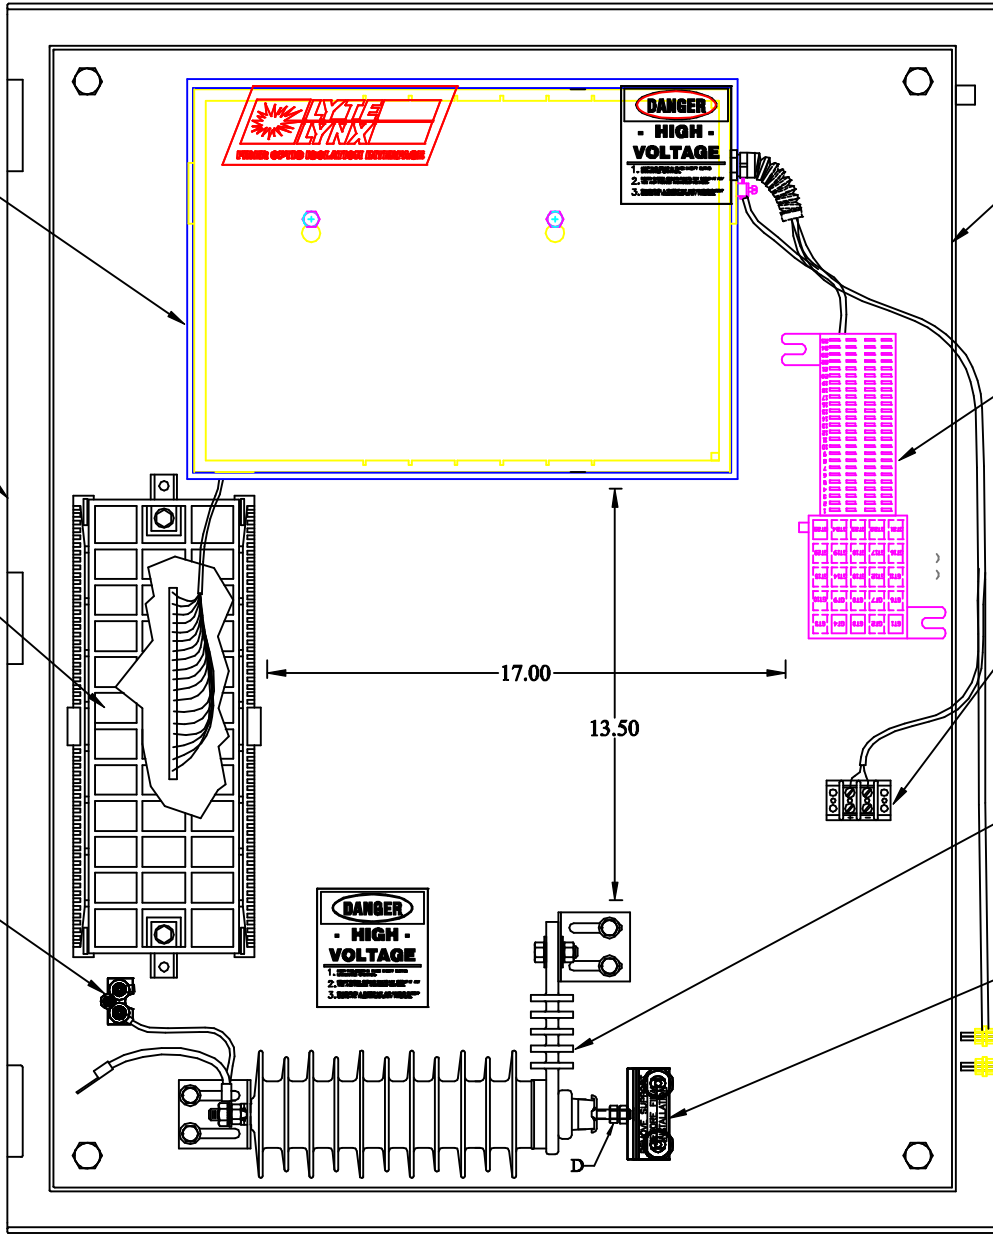

# P31339

P30112  
6-SLOT  
CARD SHELF

FIRE RETARDANT  
BACK PANEL

HOFFMAN  
NEMA 4  
ENCLOSURE  
40 X 32 X 12

STATION SIDE  
PROTECTED  
R66 TYPE  
TERM. BLOCK

REMOTE SIDE  
NON-METALLIC  
3M SPLICE  
ENCLOSURE

FLOATED DC  
TERM. BLOCK

17.00

13.50

18KV  
LIGHTNING  
ARRESTER

5KV SPARK GAP

REMOVEABLE  
ARRESTER  
SUPPORT

STATION SIDE  
GROUND LUG

RECOMMENDED AREA  
FOR REMOTE SIDE  
CABLE ENTRANCE

RECOMMENDED AREA  
FOR STATION SIDE  
CABLE ENTRANCE